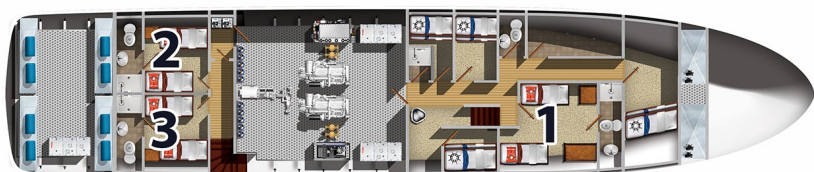

THE MV TRUK MASTER

Flybridge

Upper Deck

Main Deck

Lower Deck

Note: Maximum capacity for Bikini Atoll trips is 12 passengers, 1 x Superior cabin & 1 x Classic cabin unavailable for sale.

DOLPHIN SCUBA DIVING
 Unit 3, 129 Welshpool Road, Welshpool, WA 6106
 Ph: 08 9353 2488
 Email: dolphin@dolphinscuba.com.au